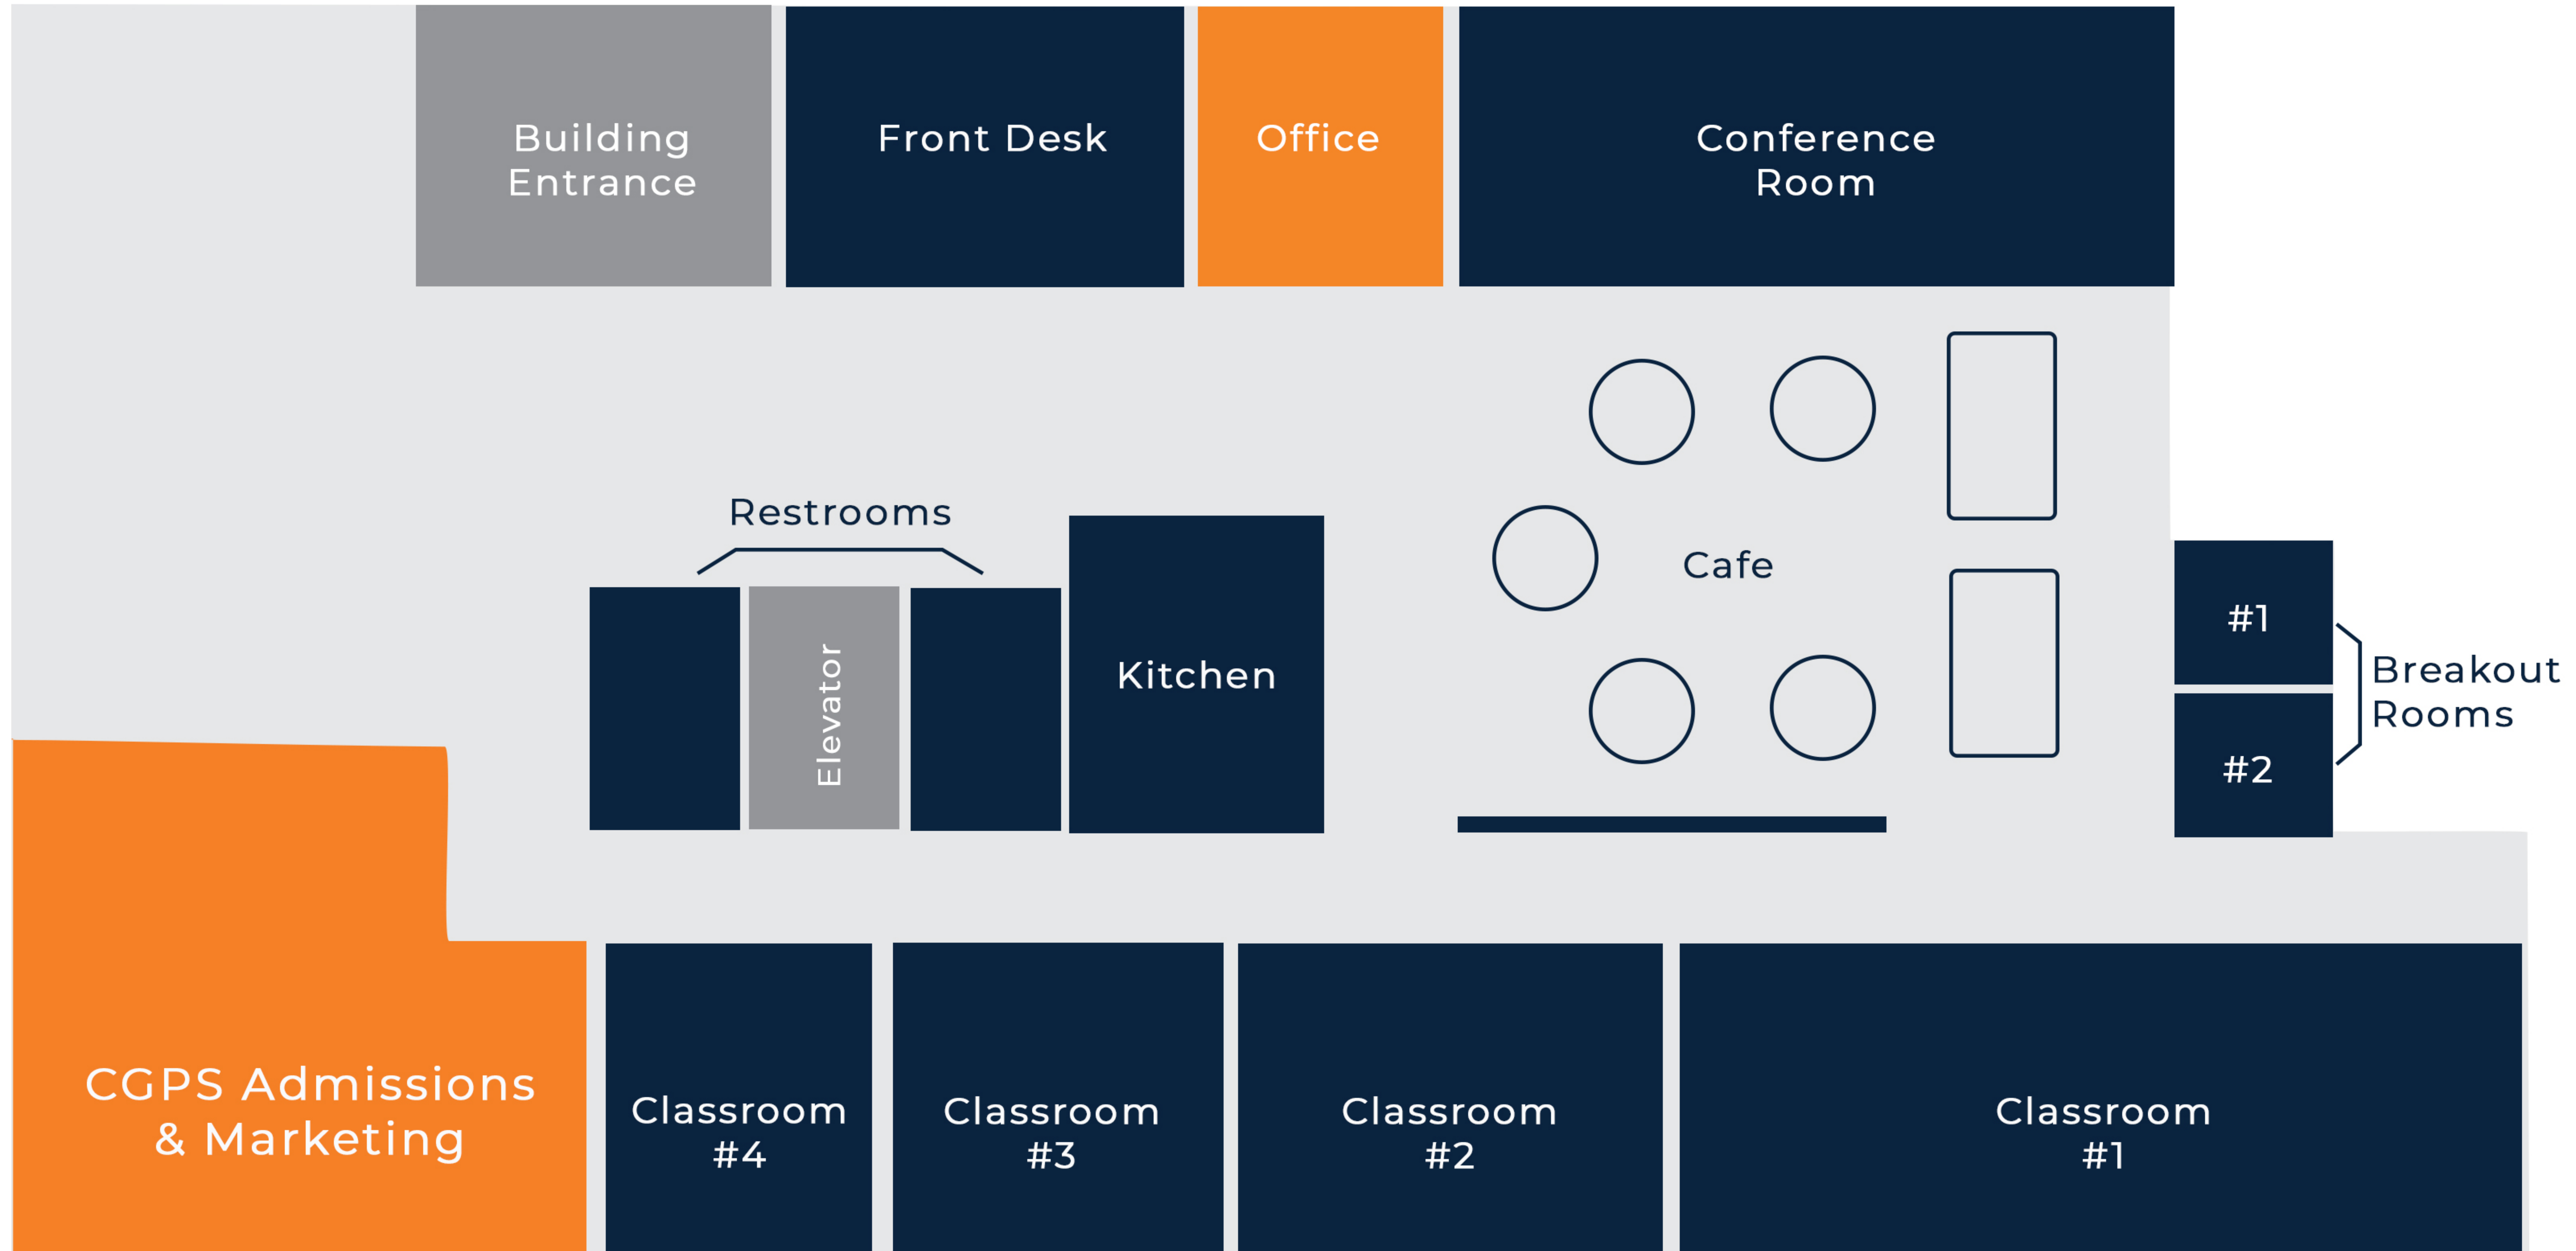

MIDLAND UNIVERSITY
Graduate & Professional Studies

OMAHA LOCATION
 11213 Davenport St #100
 Omaha, NE 68154

Main Level

KEY

- 1. Center for Graduate & Professional Studies Offices
- 2. Building Space
- 3. Faculty & Student Space
- 4. Commons Space & Hallways